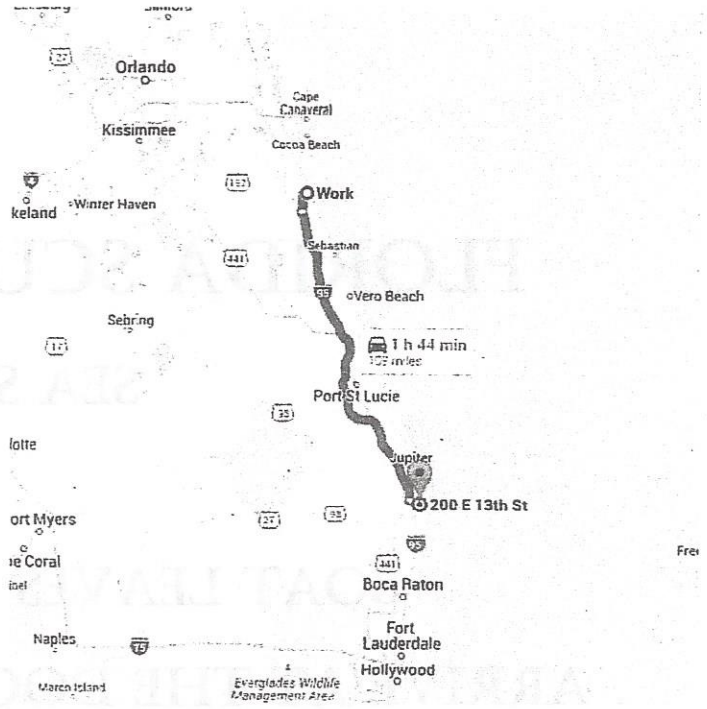

97.5 mi / 1 h 20 min

6. Merge onto I-95 S

97.2 mi

7. Take exit 76 for FL-708/Blue Heron Blvd

0.3 mi

Continue on FL-708 E/W Blue Heron Blvd.
Drive to E 13th St

3.4 mi / 9 min

8. Turn left onto FL-708 E/W Blue Heron Blvd (signs for Florida 708 E)

2.1 mi

9. Turn right toward Old Dixie Hwy

0.1 mi

10. Turn right at the 1st cross street onto Old Dixie Hwy

0.6 mi

11. Turn left onto W 13th St

0.6 mi

12. Turn right onto Avenue C

105 ft

13. Turn left at the 1st cross street onto E 13th St

Destination will be on the right

213 ft

200 E 13th St

Riviera Beach, FL 33404

These directions are for planning purposes only. You may find that construction projects, traffic, weather, or other events may cause conditions to differ from the map results, and you should plan your route accordingly. You must obey all signs or notices regarding your route.