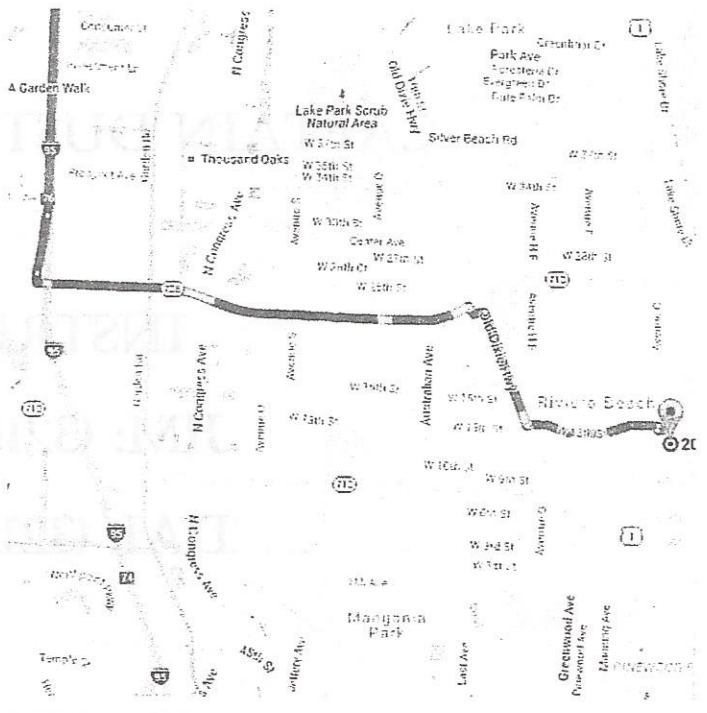

97.5 mi / 1 h 20 min

6. Merge onto I-95 S

97.2 mi

7. Take exit 76 for FL-708/Blue Heron Blvd

0.3 mi

Continue on FL-708 E/W Blue Heron Blvd.
Drive to E 13th St

3.4 mi / 9 min

8. Turn left onto FL-708 E/W Blue Heron Blvd (signs for Florida 708 E)

2.1 mi

9. Turn right toward Old Dixie Hwy

0.1 mi

10. Turn right at the 1st cross street onto Old Dixie Hwy

0.6 mi

11. Turn left onto W 13th St

0.6 mi

12. Turn right onto Avenue C

105 ft

13. Turn left at the 1st cross street onto E 13th St

Destination will be on the right

213 ft

200 E 13th St

Riviera Beach, FL 33404

These directions are for planning purposes only. You may find that construction projects, traffic, weather, or other events may cause conditions to differ from the map results, and you should plan your route accordingly. You must obey all signs or notices regarding your route.